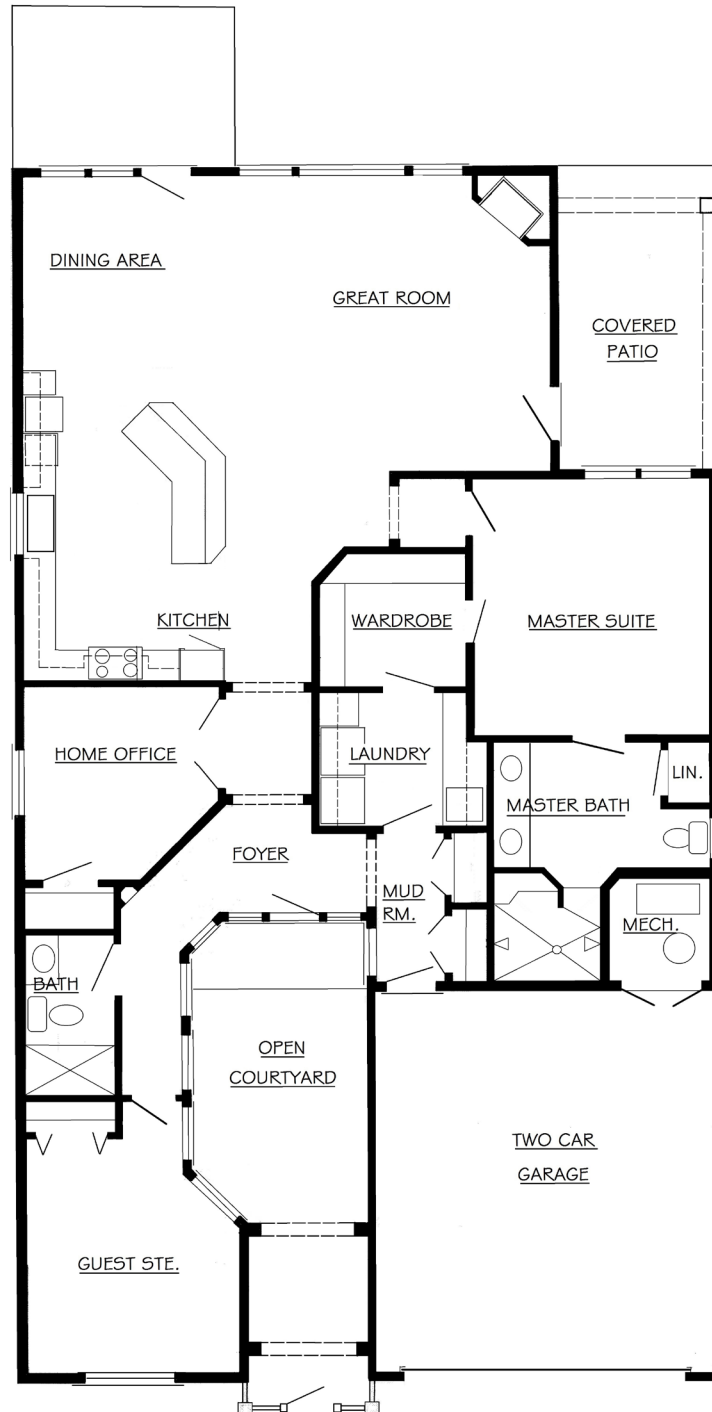

SYRAH

Superior Quality Living

PROPERTY SPECS

Total Sq Footage: 1925

Main Floor Sq Ft: 1925

Bedrooms/Den: 2

Bathrooms: 2

11917 E. Broadway
Suite 102
Spokane, WA 99206
509-924-1519

In a continuous effort to improve its products, Lexington reserves the right at its sole discretion to make changes to maps, plans, specifications, materials, features and colors without notice. All marketing materials are examples, are not to scale and not deemed a warranty of any kind. Square footages are approximate. Prices and availability subject to change without notice.

MAIN FLOOR